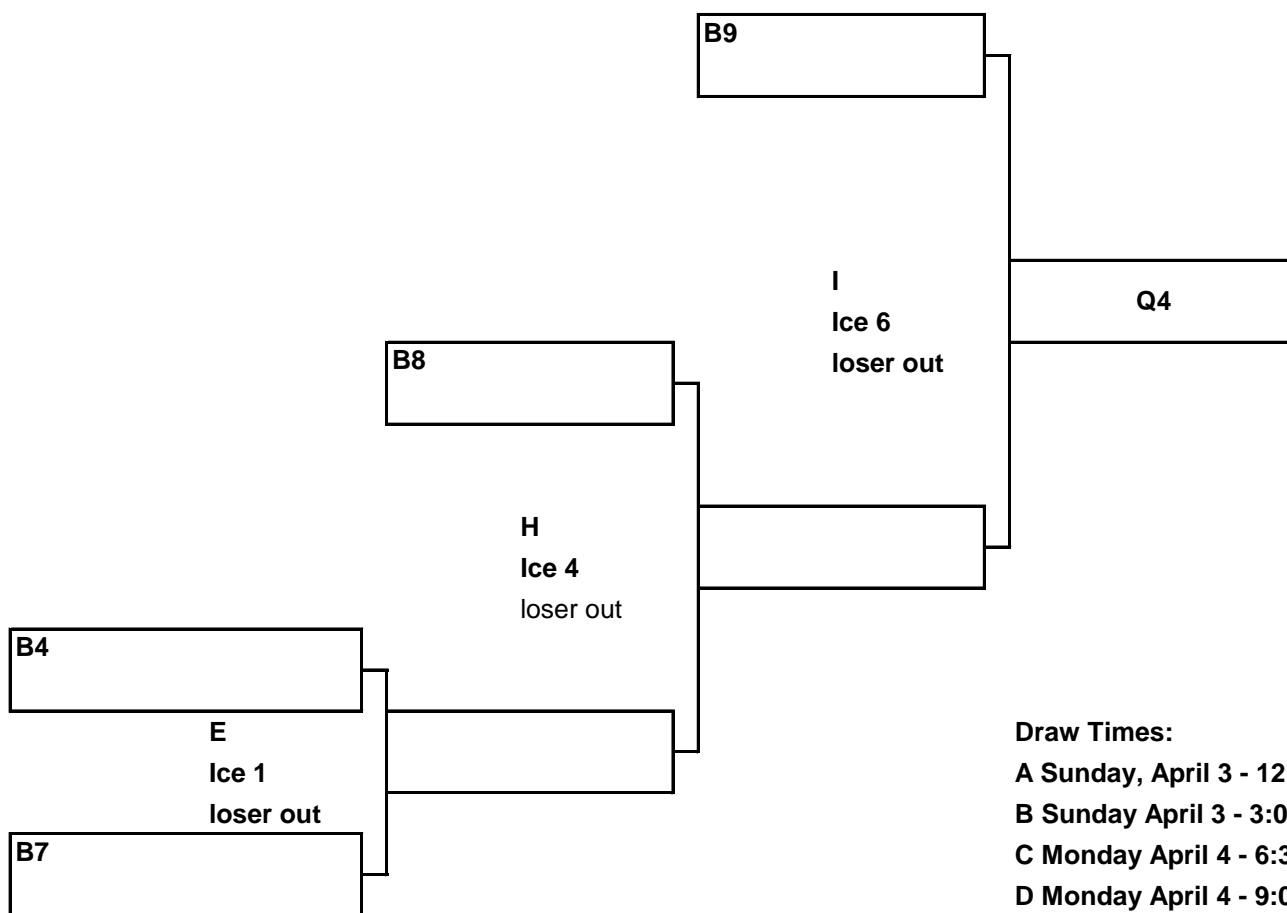

EACC Tournament of Champions 2022 - Women's Draw

Draw Times:
 A Sunday, April 3 - 12:30pm
 B Sunday April 3 - 3:00pm
 C Monday April 4 - 6:30pm
 D Monday April 4 - 9:00pm
 E Tuesday April 5 - 6:30pm
 F Tuesday April 5 - 9:00pm
 G Wednesday April 6 - 7:00pm
 H Thursday April 7 - 7:00pm
 I Friday April 8 - 7:00pm
 J Saturday April 9 - 11:00am
 K Saturday April 9 - 3:00pm

B EVENT - WOMENS

FINALS

Draw Times:

- A Sunday, April 3 - 12:30pm
- B Sunday April 3 - 3:00pm
- C Monday April 4 - 6:30pm
- D Monday April 4 - 9:00pm
- E Tuesday April 5 - 6:30pm
- F Tuesday April 5 - 9:00pm
- G Wednesday April 6 - 7:00pm
- H Thursday April 7 - 7:00pm
- I Friday April 8 - 7:00pm
- J Saturday April 9 - 11:00am
- K Saturday April 9 - 3:00pm