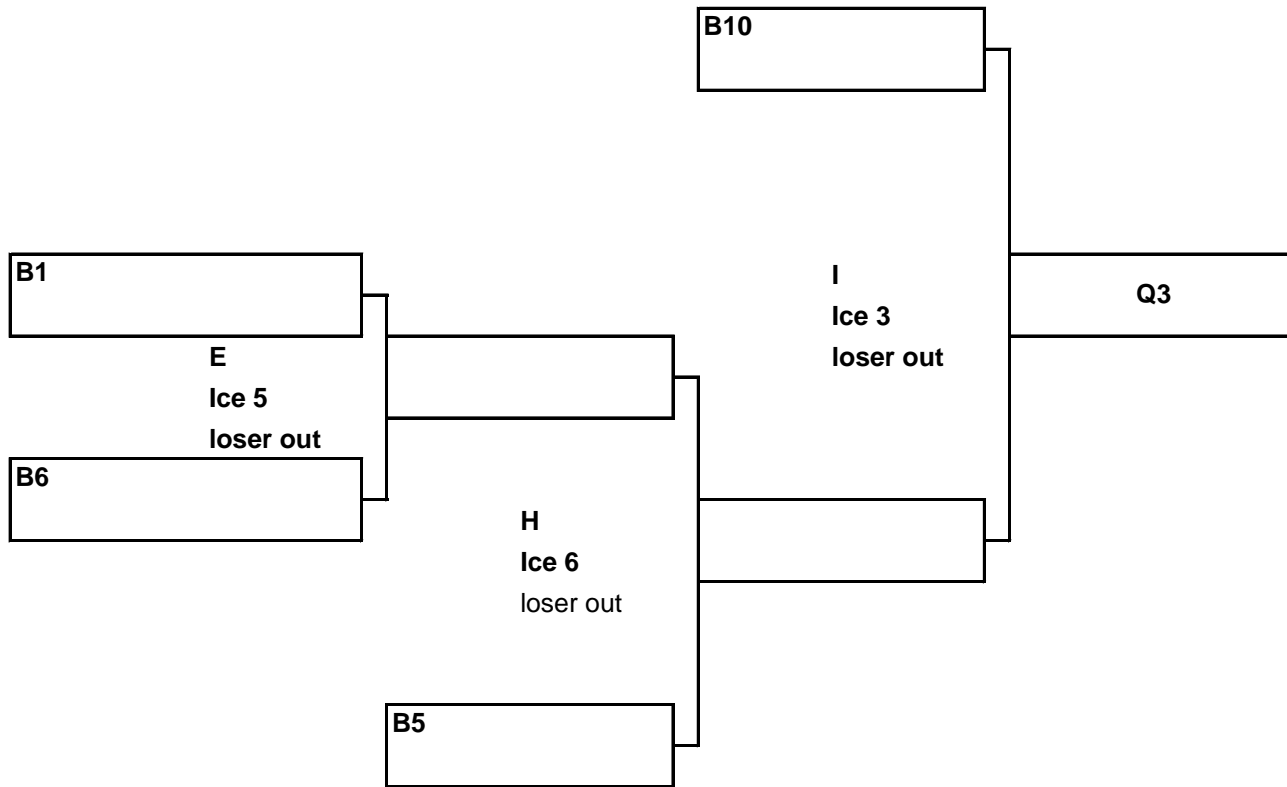

EACC Tournament of Champions 2022 - Women's Draw

Draw Times:
 A Sunday, April 3 - 12:30pm
 B Sunday April 3 - 3:00pm
 C Monday April 4 - 6:30pm
 D Monday April 4 - 9:00pm
 E Tuesday April 5 - 6:30pm
 F Tuesday April 5 - 9:00pm
 G Wednesday April 6 - 7:00pm
 H Thursday April 7 - 7:00pm
 I Friday April 8 - 7:00pm
 J Saturday April 9 - 11:00am
 K Saturday April 9 - 3:00pm

B EVENT - WOMENS

FINALS

Draw Times:

- A Sunday, April 3 - 12:30pm
- B Sunday April 3 - 3:00pm
- C Monday April 4 - 6:30pm
- D Monday April 4 - 9:00pm
- E Tuesday April 5 - 6:30pm
- F Tuesday April 5 - 9:00pm
- G Wednesday April 6 - 7:00pm
- H Thursday April 7 - 7:00pm
- I Friday April 8 - 7:00pm
- J Saturday April 9 - 11:00am
- K Saturday April 9 - 3:00pm