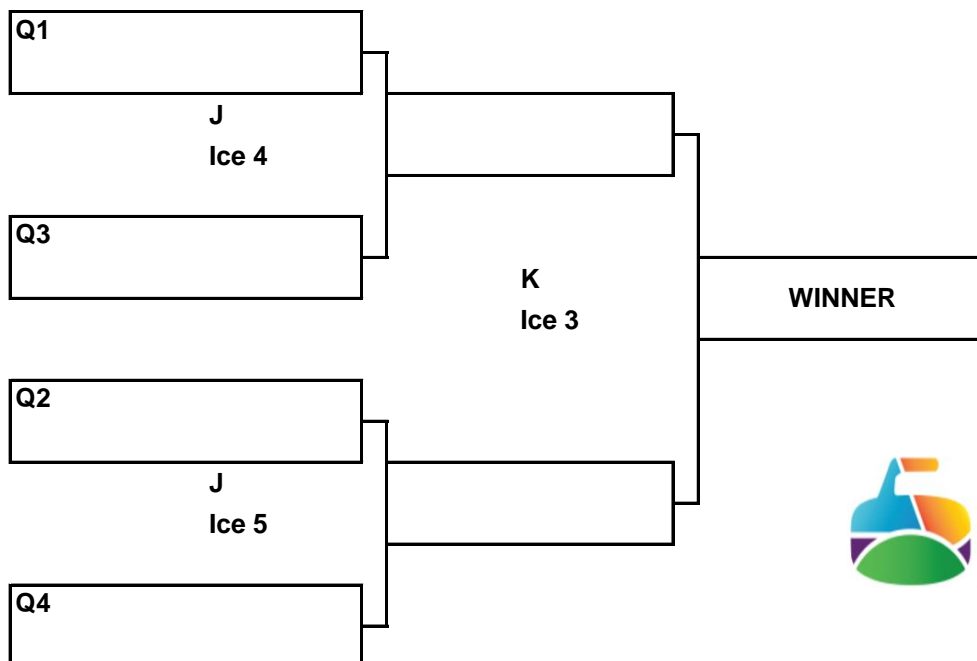

EACC Tournament of Champions 2022 - Women's Draw

Draw Times:
 A Sunday, April 3 - 12:30pm
 B Sunday April 3 - 3:00pm
 C Monday April 4 - 6:30pm
 D Monday April 4 - 9:00pm
 E Tuesday April 5 - 6:30pm
 F Tuesday April 5 - 9:00pm
 G Wednesday April 6 - 7:00pm
 H Thursday April 7 - 7:00pm
 I Friday April 8 - 7:00pm
 J Saturday April 9 - 11:00am
 K Saturday April 9 - 3:00pm

B EVENT - WOMENS

FINALS

Draw Times:

- A Sunday, April 3 - 12:30pm
- B Sunday April 3 - 3:00pm
- C Monday April 4 - 6:30pm
- D Monday April 4 - 9:00pm
- E Tuesday April 5 - 6:30pm
- F Tuesday April 5 - 9:00pm
- G Wednesday April 6 - 7:00pm
- H Thursday April 7 - 7:00pm
- I Friday April 8 - 7:00pm
- J Saturday April 9 - 11:00am
- K Saturday April 9 - 3:00pm