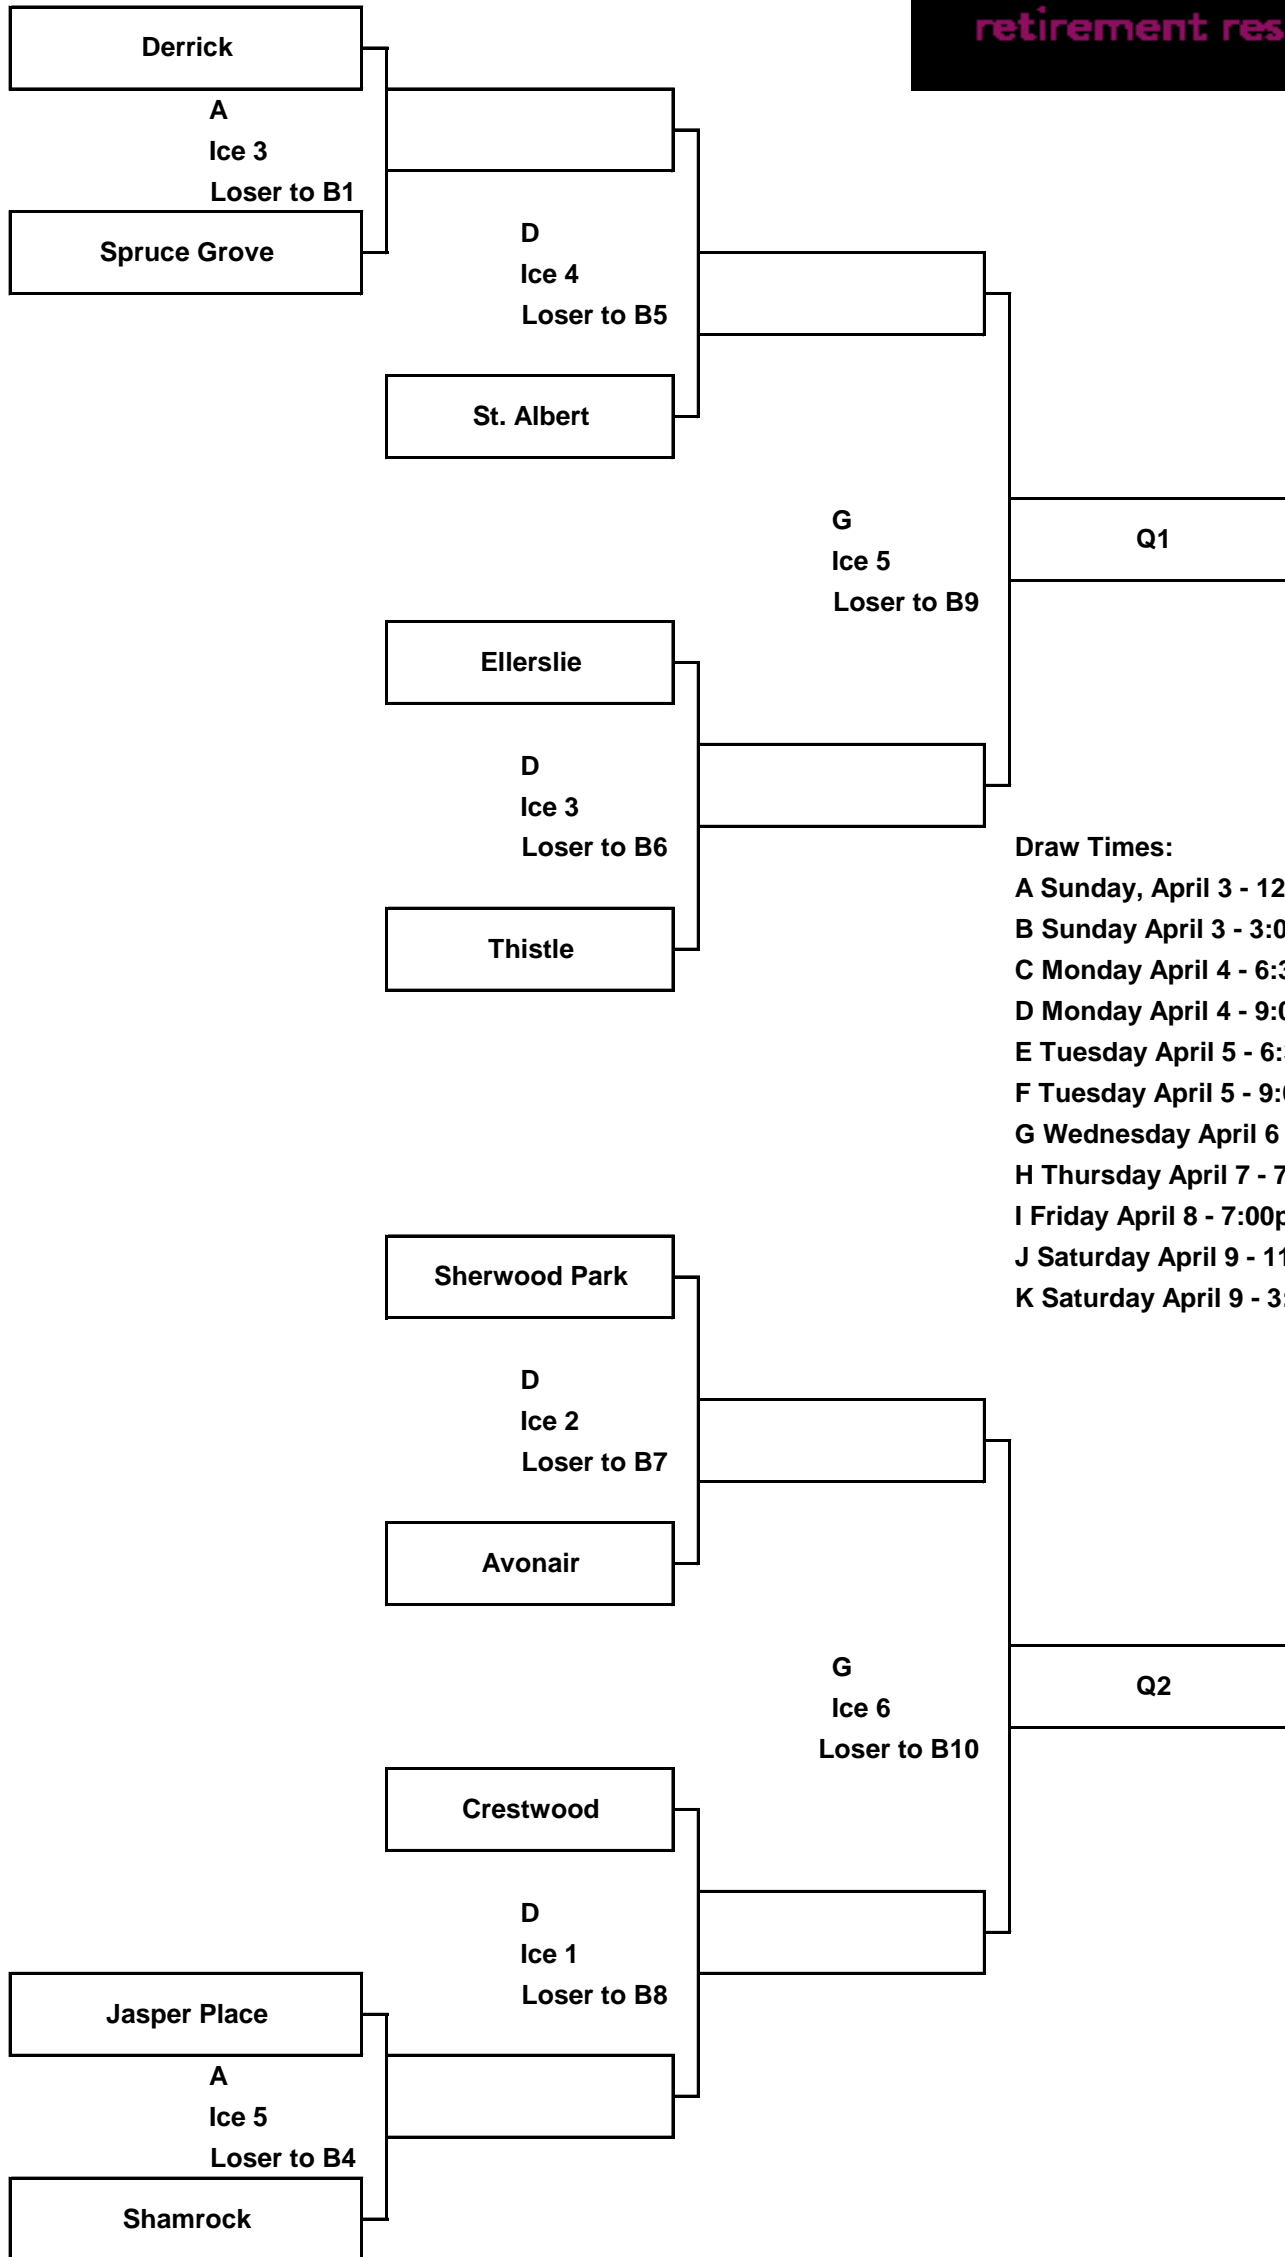

EACC Tournament of Champions 2022 - Women's Draw

Draw Times:
 A Sunday, April 3 - 12:30pm
 B Sunday April 3 - 3:00pm
 C Monday April 4 - 6:30pm
 D Monday April 4 - 9:00pm
 E Tuesday April 5 - 6:30pm
 F Tuesday April 5 - 9:00pm
 G Wednesday April 6 - 7:00pm
 H Thursday April 7 - 7:00pm
 I Friday April 8 - 7:00pm
 J Saturday April 9 - 11:00am
 K Saturday April 9 - 3:00pm

B EVENT - WOMENS

FINALS

Draw Times:

- A Sunday, April 3 - 12:30pm
- B Sunday April 3 - 3:00pm
- C Monday April 4 - 6:30pm
- D Monday April 4 - 9:00pm
- E Tuesday April 5 - 6:30pm
- F Tuesday April 5 - 9:00pm
- G Wednesday April 6 - 7:00pm
- H Thursday April 7 - 7:00pm
- I Friday April 8 - 7:00pm
- J Saturday April 9 - 11:00am
- K Saturday April 9 - 3:00pm