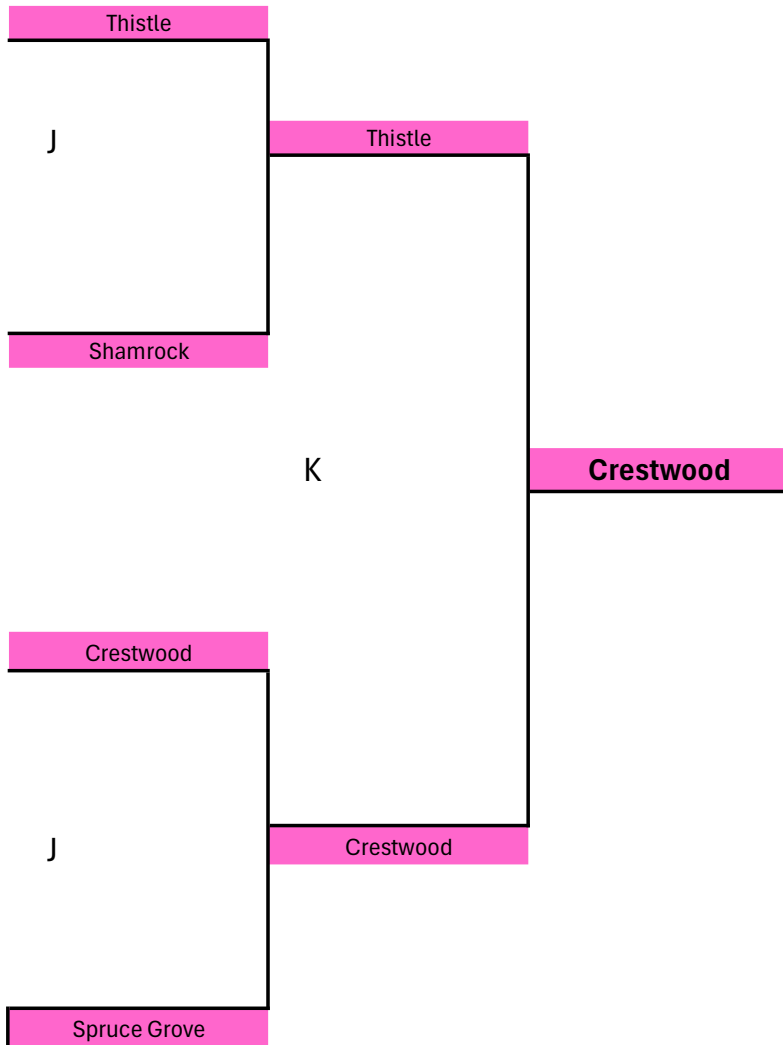

EACC Tournament of Champions - Ladies Draw 2026

EACC Tournament of Champions - Ladies Draw 2026

EACC Tournament of Champions - Ladies Draw 2026

Draw Times		
A	Mon March 30	6:00 PM
B	Mon March 30	8:45 PM
C	Tues March 31	6:00 PM
D	Tues March 31	8:45 PM
E	Wed April 1	6:00 PM
F	Wed April 1	8:45 PM
G	Thurs April 2	7:00 PM
H	Fri April 3	7:00 PM
I	Sat April 4	9:30 AM
J	Sat April 4	1:30 PM
K	Sat April 4	5:30 PM