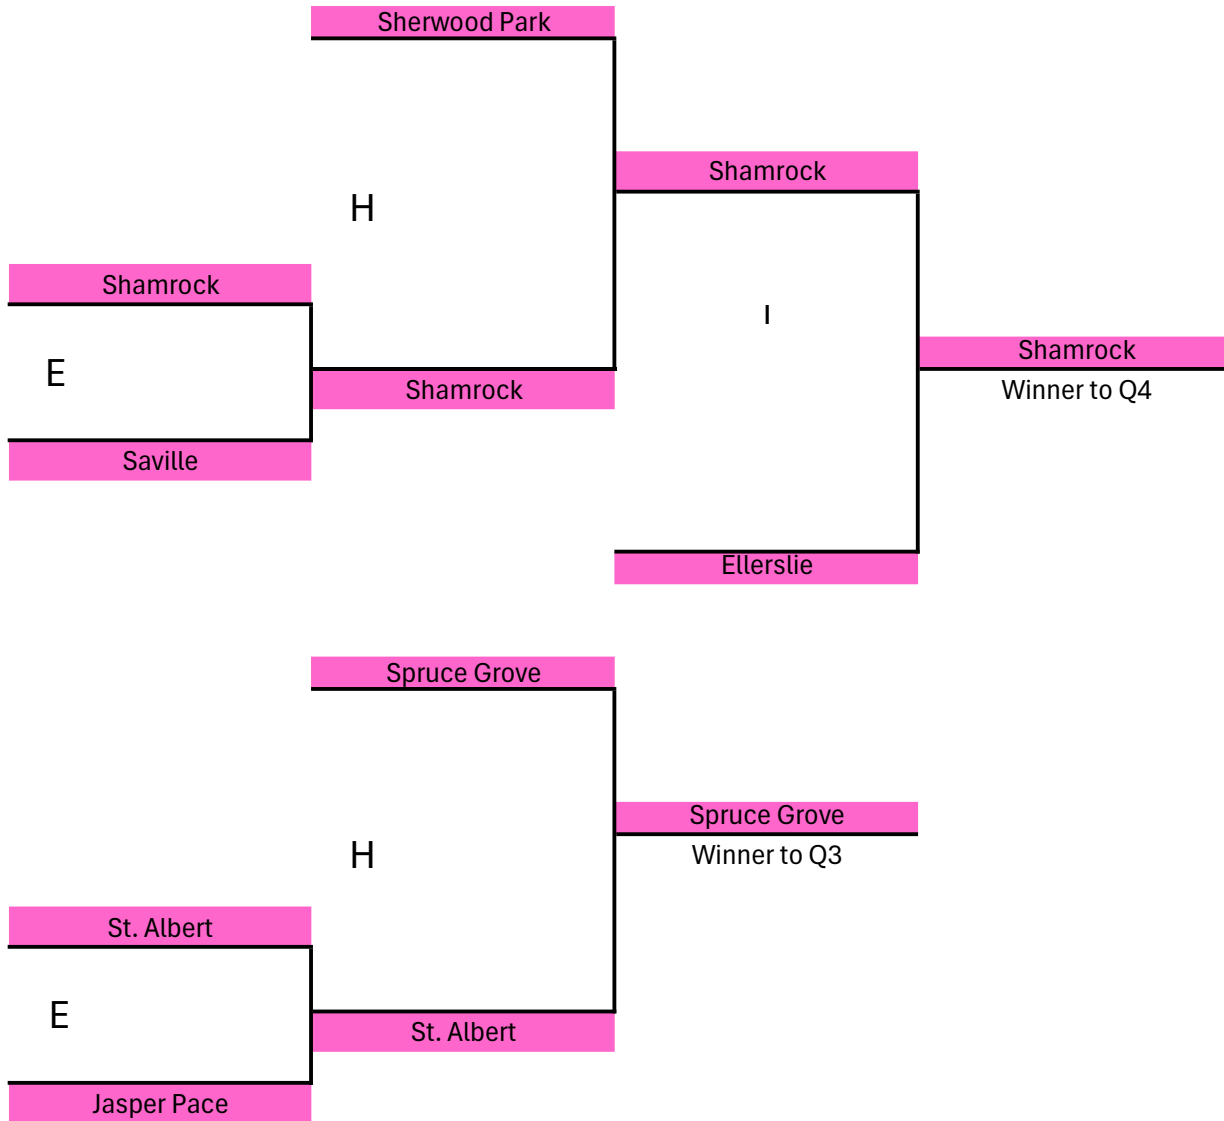

EACC Tournament of Champions - Ladies Draw 2026

EACC Tournament of Champions - Ladies Draw 2026

EACC Tournament of Champions - Ladies Draw 2026

Draw Times		
A	Mon March 30	6:00 PM
B	Mon March 30	8:45 PM
C	Tues March 31	6:00 PM
D	Tues March 31	8:45 PM
E	Wed April 1	6:00 PM
F	Wed April 1	8:45 PM
G	Thurs April 2	7:00 PM
H	Fri April 3	7:00 PM
I	Sat April 4	9:30 AM
J	Sat April 4	1:30 PM
K	Sat April 4	5:30 PM