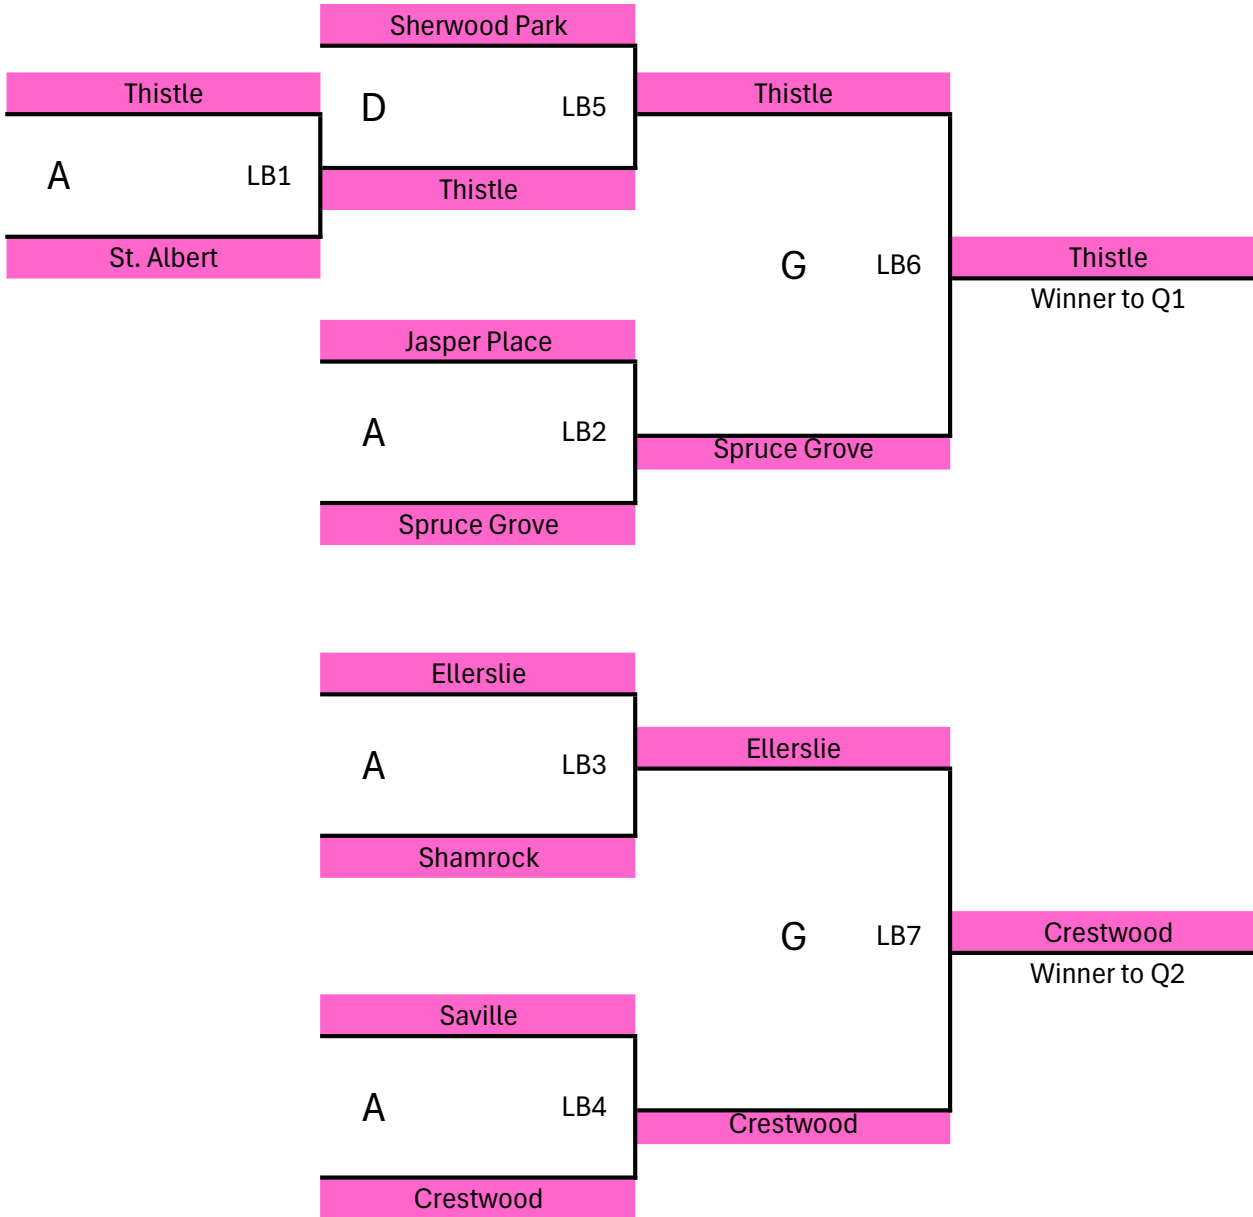

EACC Tournament of Champions - Ladies Draw 2026

EACC Tournament of Champions - Ladies Draw 2026

EACC Tournament of Champions - Ladies Draw 2026

Draw Times		
A	Mon March 30	6:00 PM
B	Mon March 30	8:45 PM
C	Tues March 31	6:00 PM
D	Tues March 31	8:45 PM
E	Wed April 1	6:00 PM
F	Wed April 1	8:45 PM
G	Thurs April 2	7:00 PM
H	Fri April 3	7:00 PM
I	Sat April 4	9:30 AM
J	Sat April 4	1:30 PM
K	Sat April 4	5:30 PM