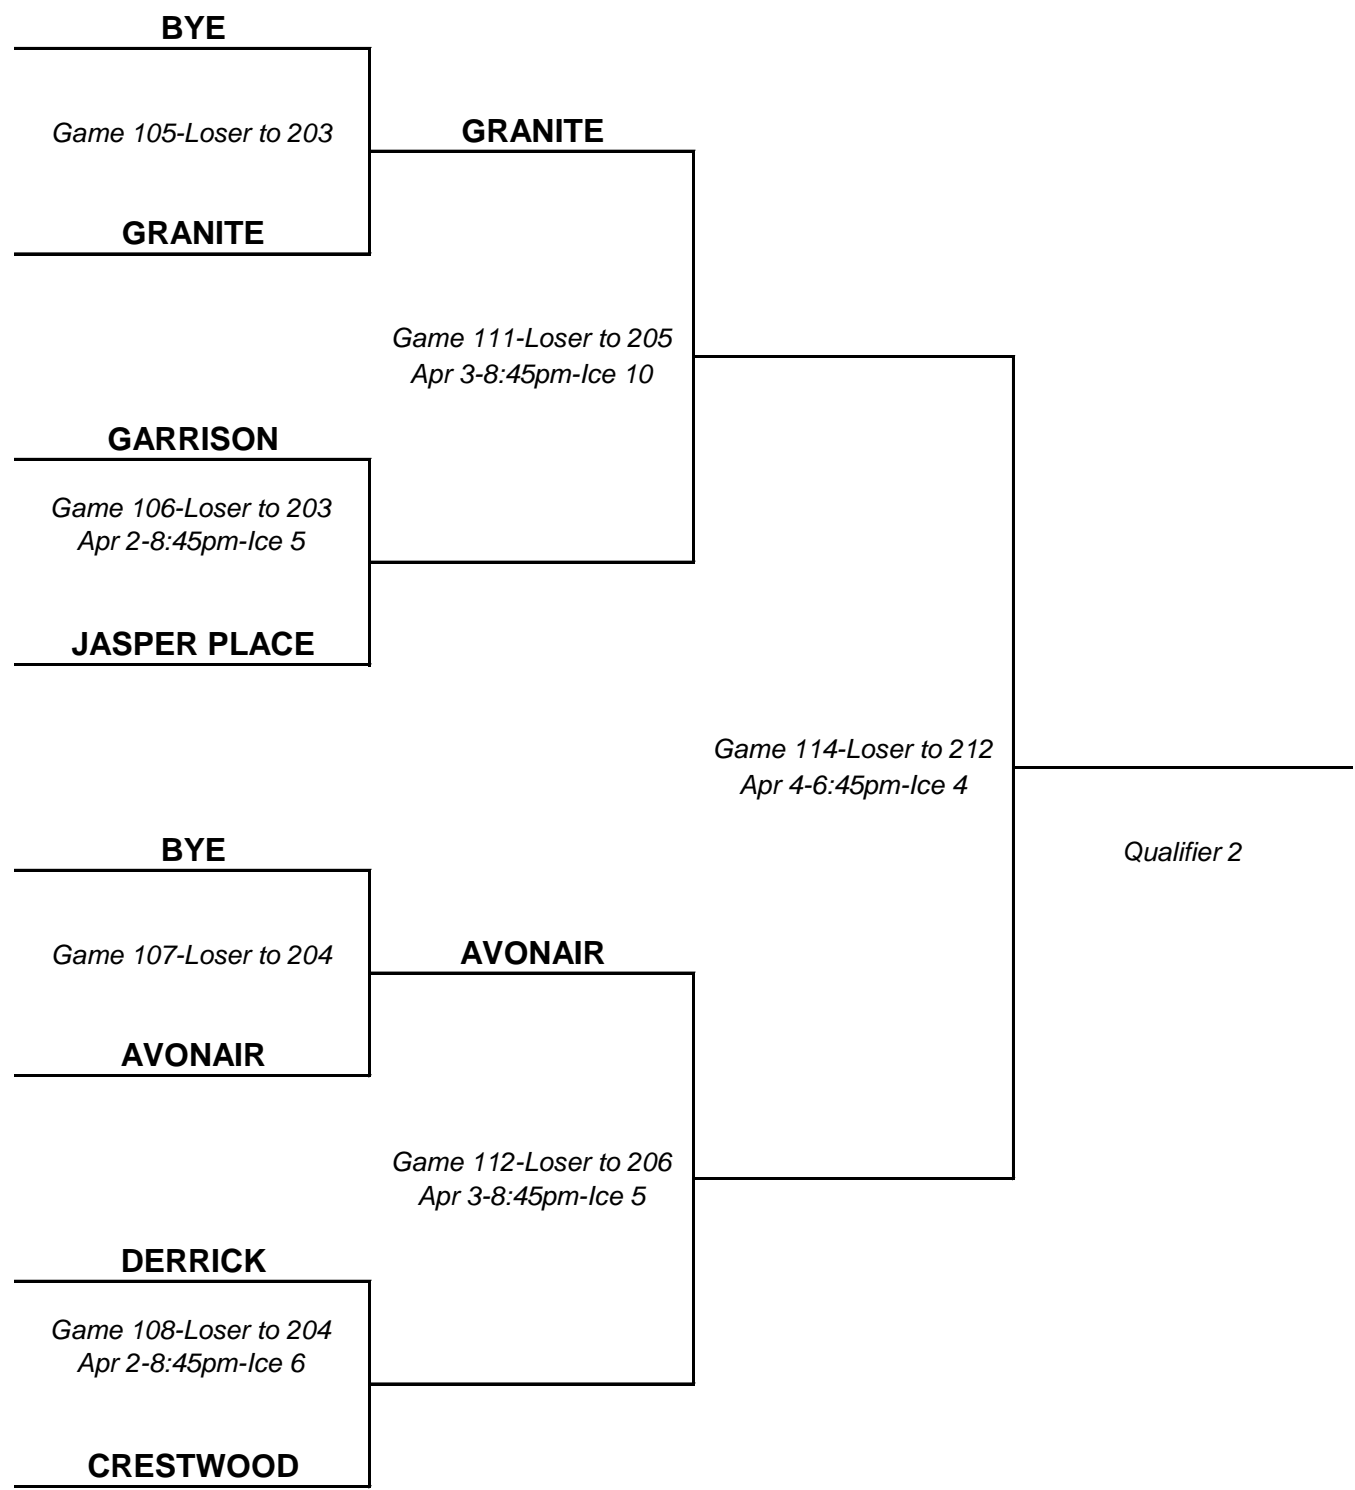

MEN'S CITY CHAMPIONSHIP

SAVILLE ✓

GRANITE ✓

SHAMROCK ✓

ST. ALBERT ✓

DERRICK ✓

CRESTWOOD ✓

AVONAIR ✓

GARRISON ✓

SHERWOOD PARK ✓

JASPER PLACE ✓

SPRUCE GROVE x

ELLERSLIE ✓

THISTLE ✓