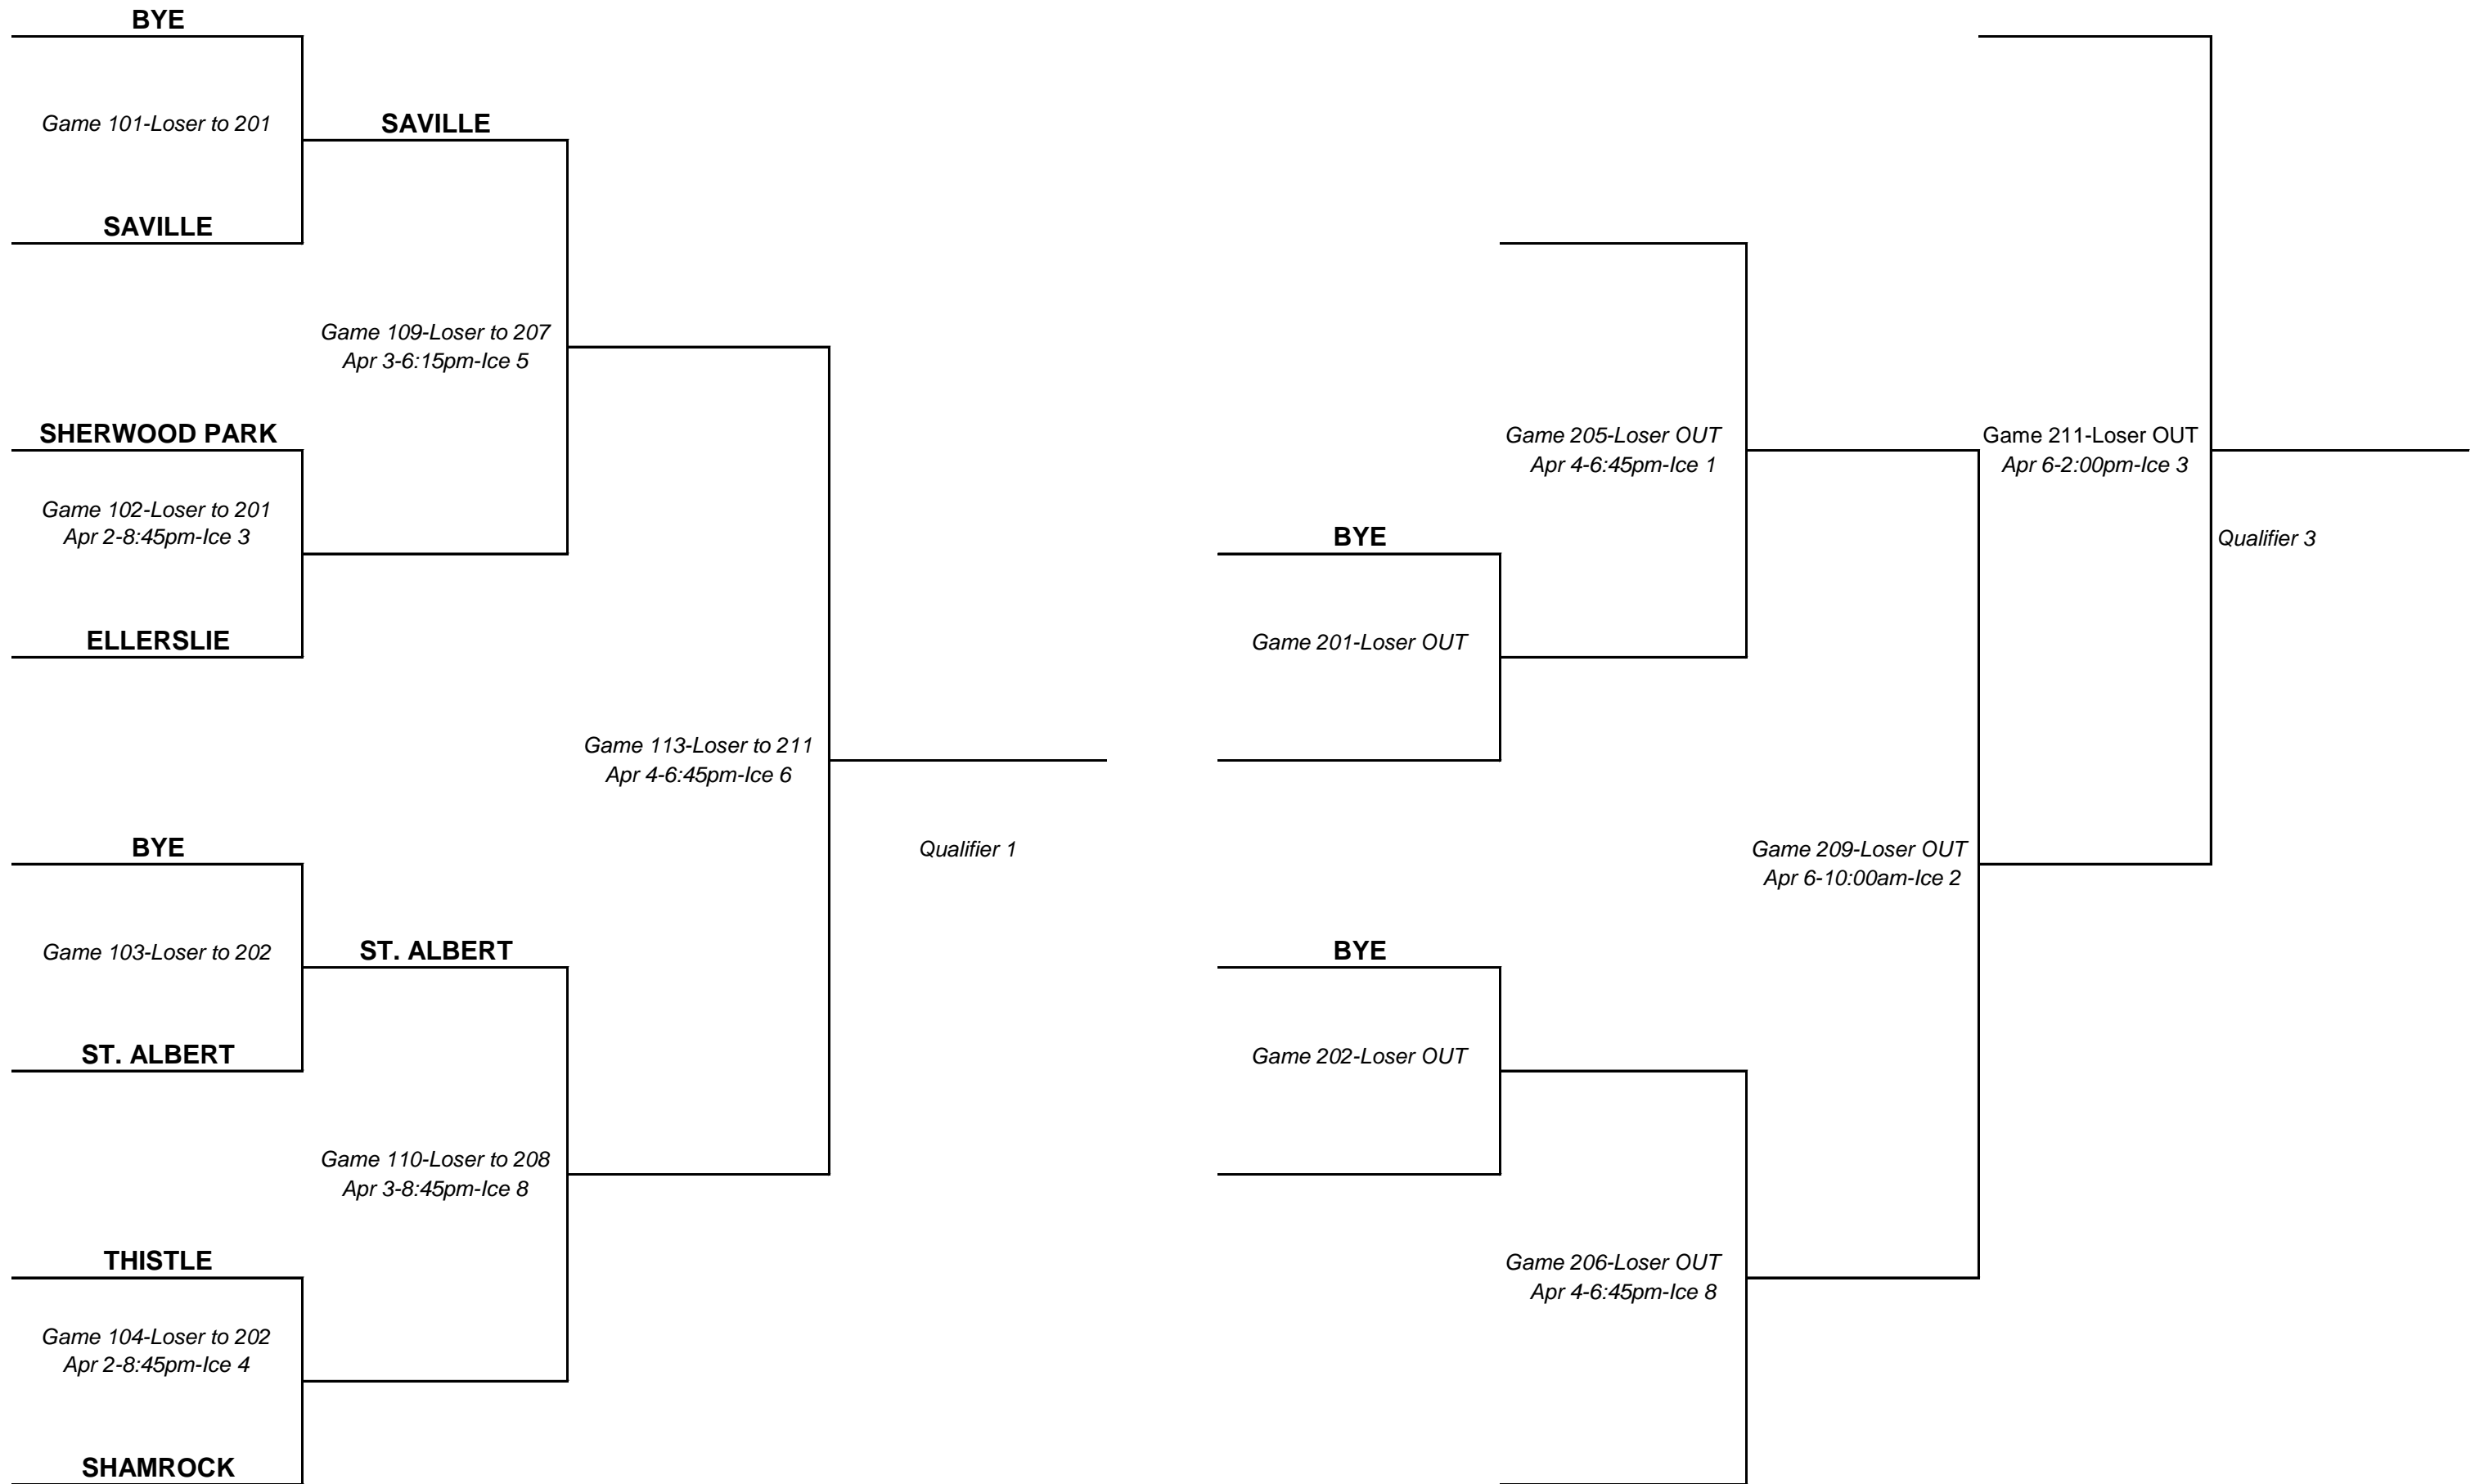

MEN'S CITY CHAMPIONSHIP

SAVILLE ✓

GRANITE ✓

SHAMROCK ✓

ST. ALBERT ✓

DERRICK ✓

CRESTWOOD ✓

AVONAIR ✓

GARRISON ✓

SHERWOOD PARK ✓

JASPER PLACE ✓

SPRUCE GROVE x

ELLERSLIE ✓

THISTLE ✓