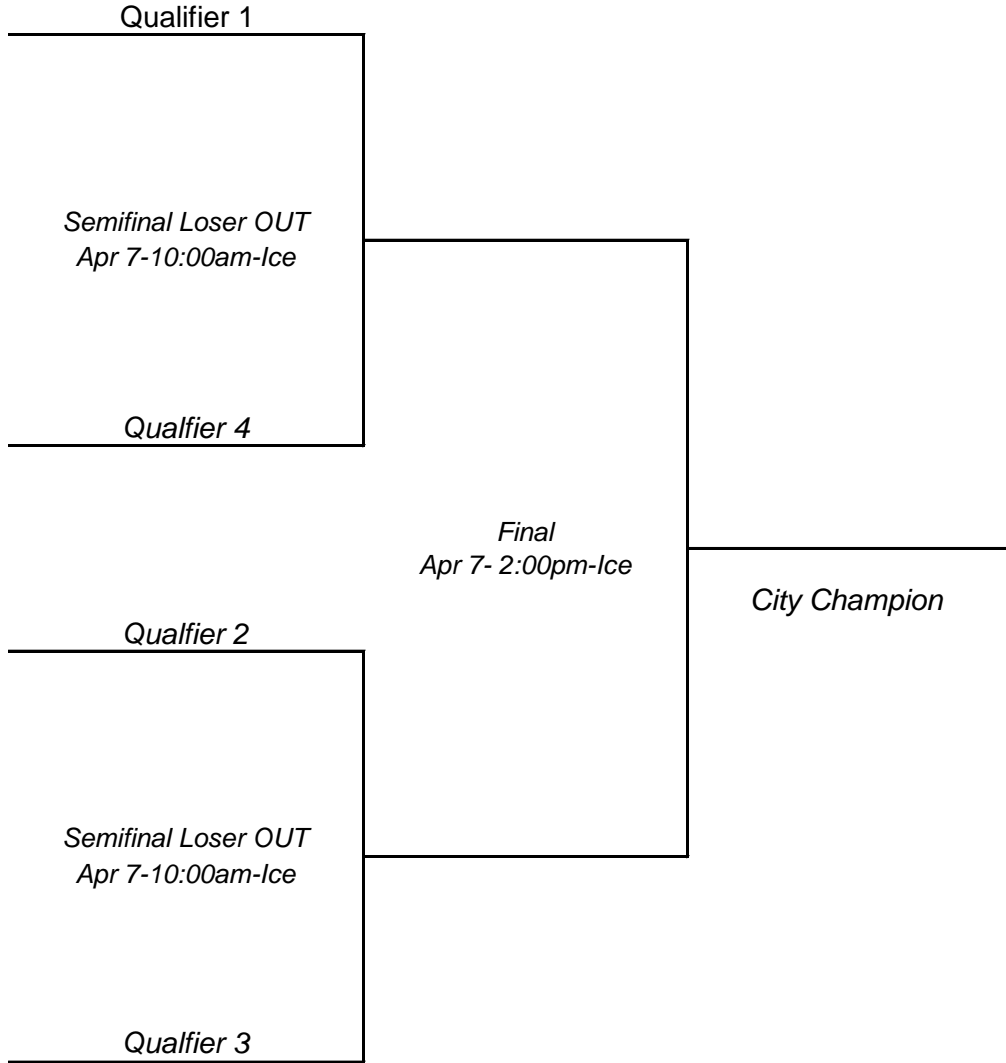

MEN'S CITY CHAMPIONSHIP

SAVILLE ✓

GRANITE ✓

SHAMROCK ✓

ST. ALBERT ✓

DERRICK ✓

CRESTWOOD ✓

AVONAIR ✓

GARRISON ✓

SHERWOOD PARK ✓

JASPER PLACE ✓

SPRUCE GROVE x

ELLERSLIE ✓

THISTLE ✓