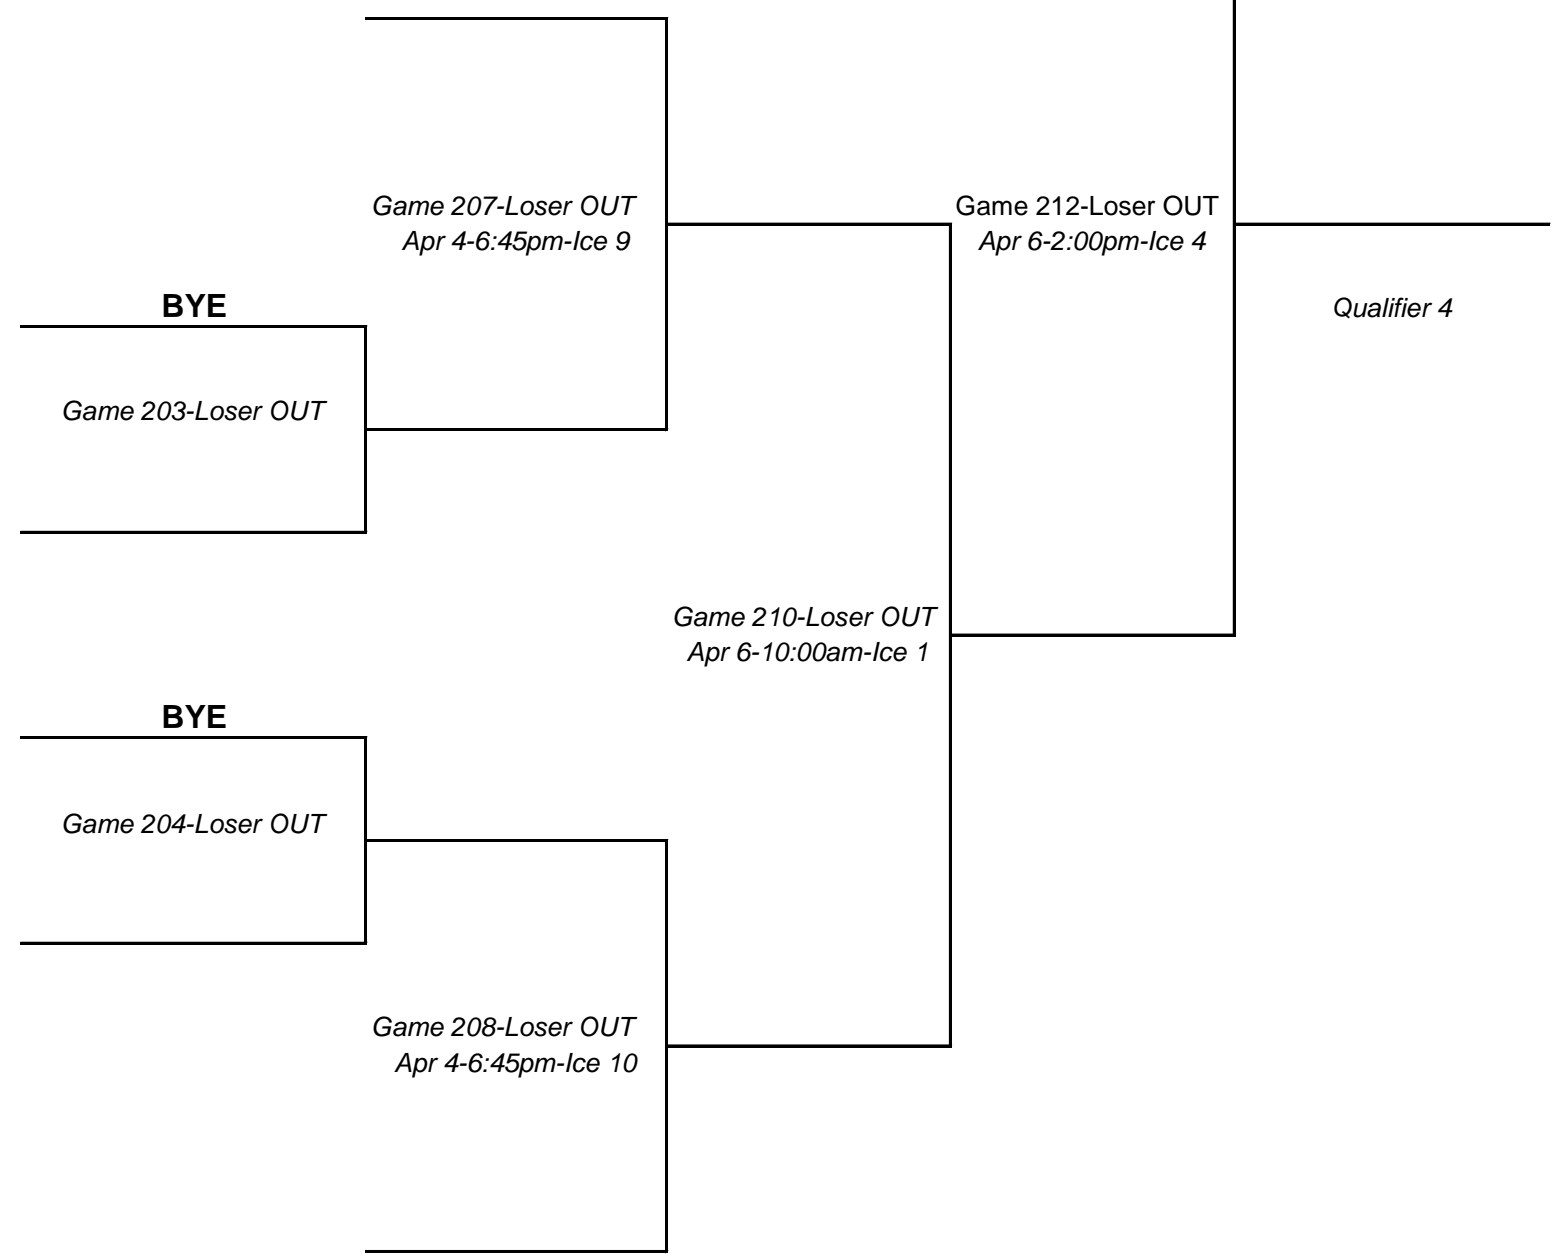

MEN'S CITY CHAMPIONSHIP

SAVILLE ✓

GRANITE ✓

SHAMROCK ✓

ST. ALBERT ✓

DERRICK ✓

CRESTWOOD ✓

AVONAIR ✓

GARRISON ✓

SHERWOOD PARK ✓

JASPER PLACE ✓

SPRUCE GROVE x

ELLERSLIE ✓

THISTLE ✓