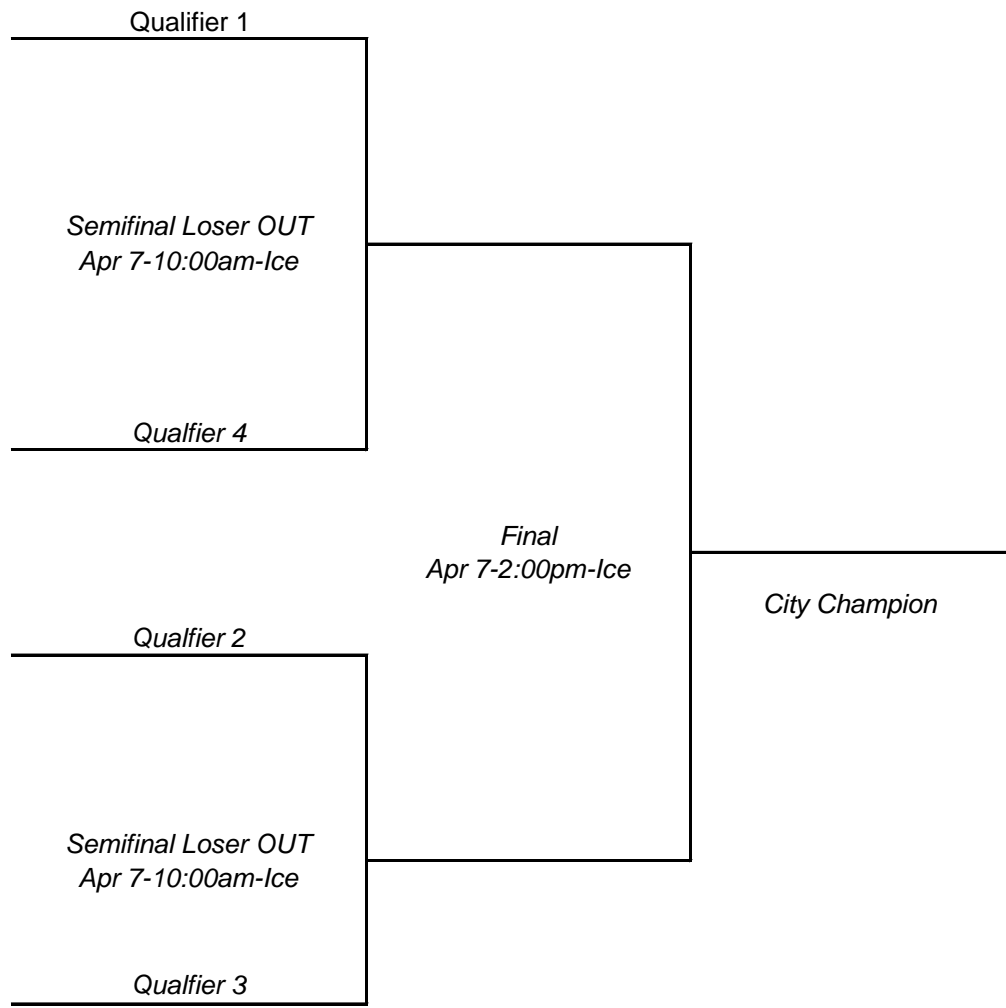

MIXED CITY CHAMPIONSHIP

SAVILLE ✓

GRANITE ✓

SHAMROCK ✓

ST. ALBERT ✓

DERRICK ✓

CRESTWOOD ✓

AVONAIR ✓

GARRISON ✓

SHERWOOD PARK ✓

JASPER PLACE ✓

SPRUCE GROVE ✓

ELLERSLIE ✓

THISTLE ✓