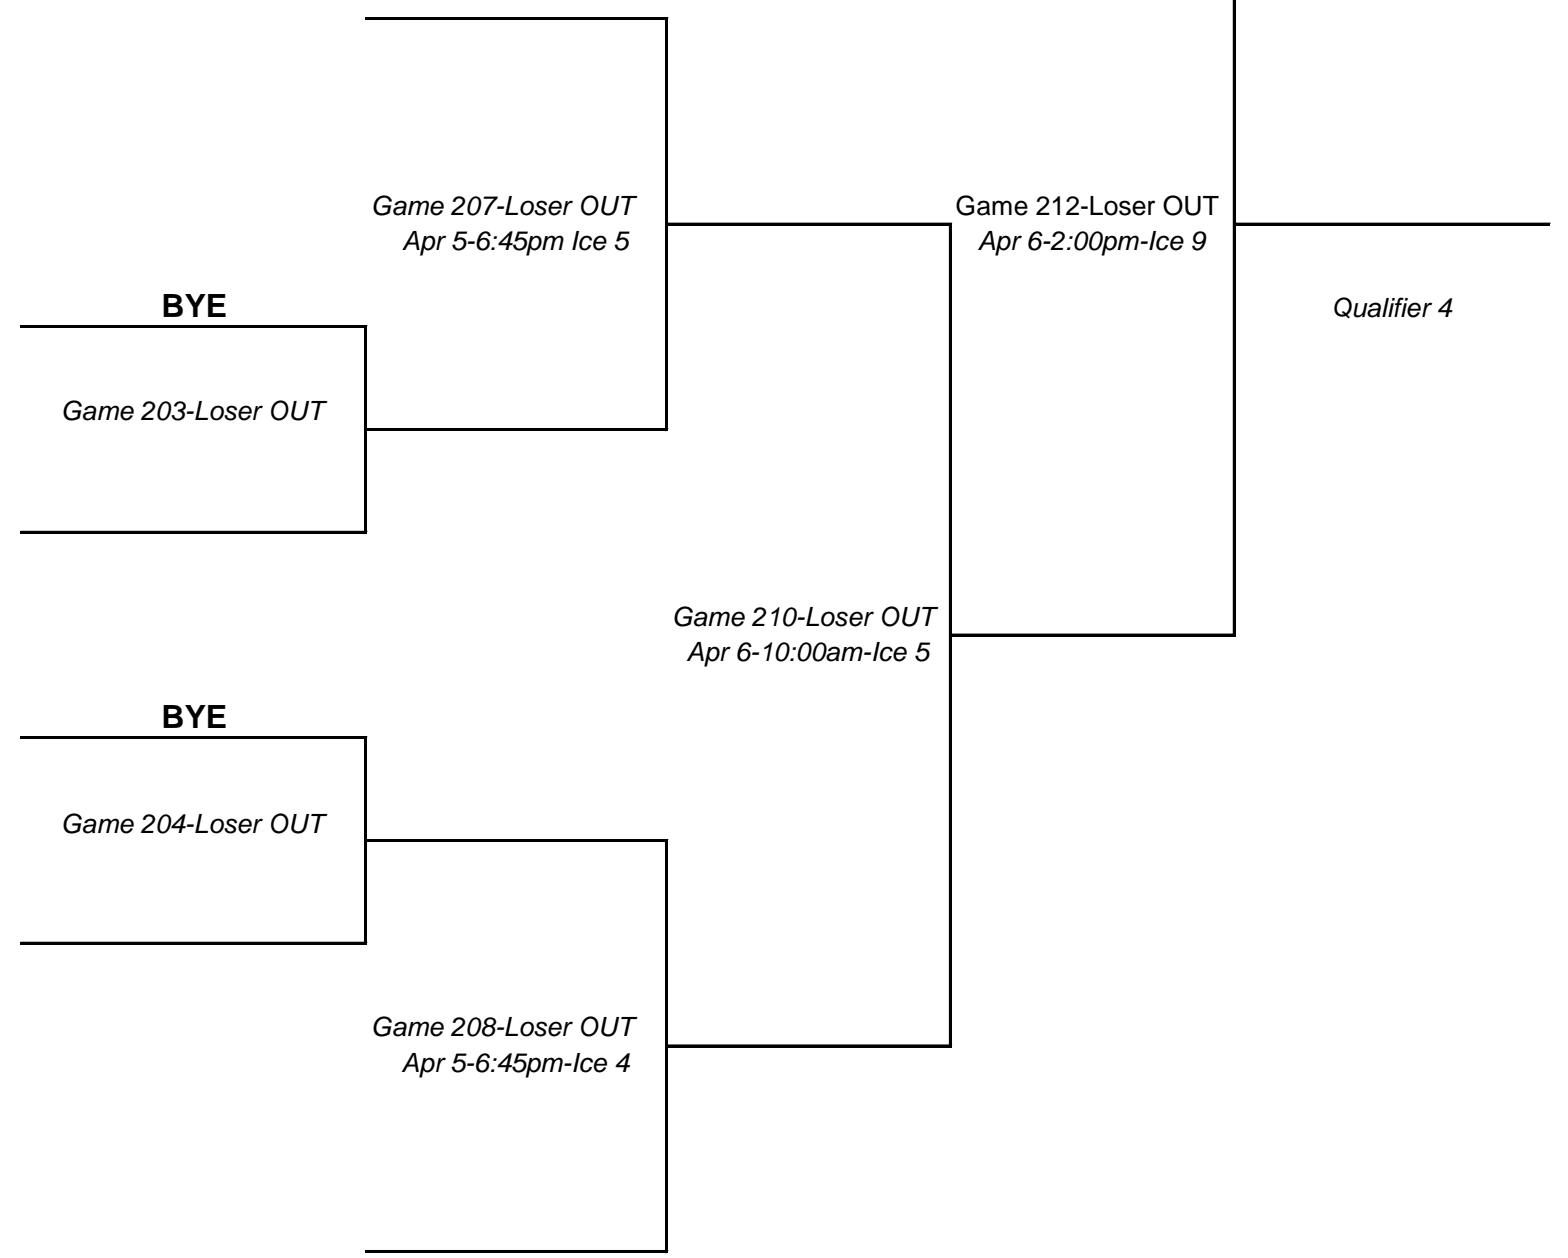

# WOMEN'S CITY CHAMPIONSHIP

**SAVILLE** ✓

**GRANITE** X

**SHAMROCK** ✓

**ST. ALBERT** ✓

**DERRICK** ✓

**CRESTWOOD** ✓

**AVONAIR** ✓

**GARRISON** X

**SHERWOOD PARK** ✓

**JASPER PLACE** ✓

**SPRUCE GROVE** ✓

**ELLERSLIE** ✓

**THISTLE** ✓