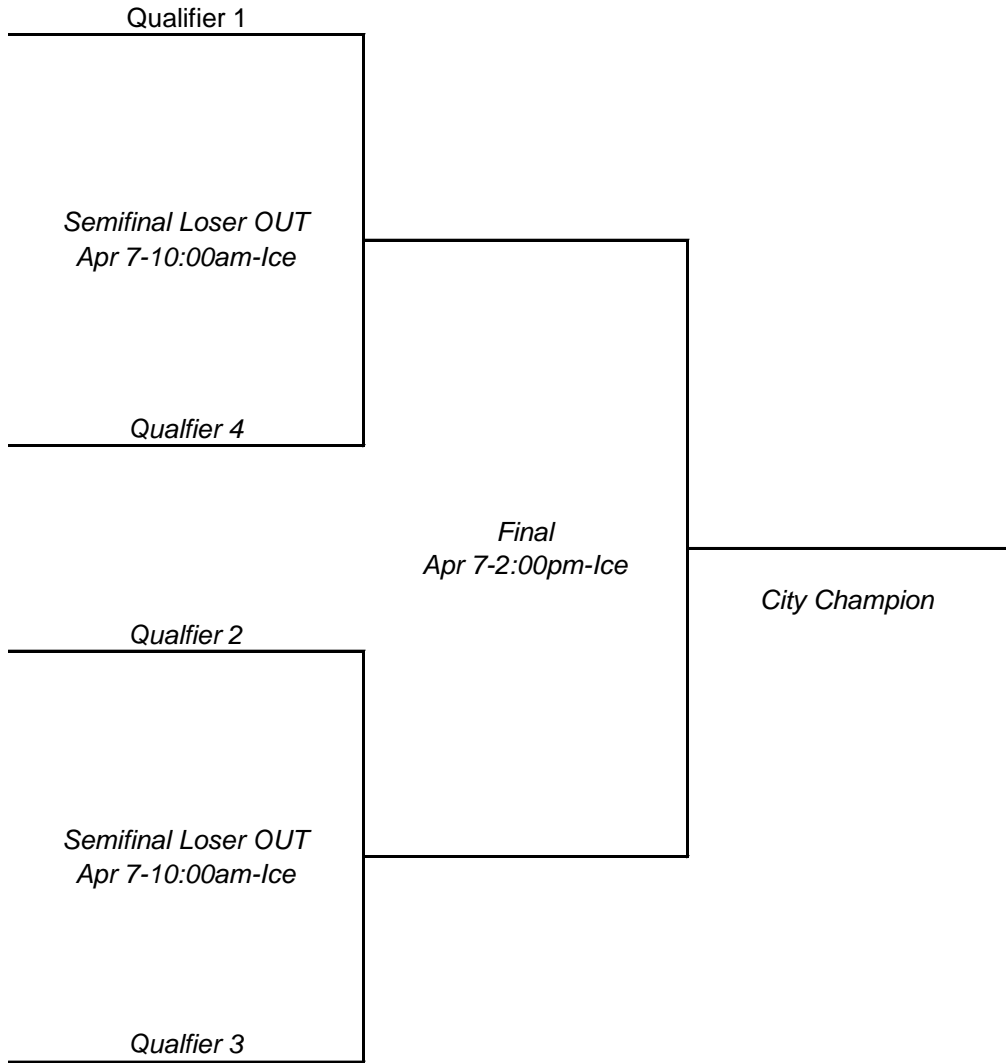

# WOMEN'S CITY CHAMPIONSHIP

**SAVILLE** ✓

**GRANITE** X

**SHAMROCK** ✓

**ST. ALBERT** ✓

**DERRICK** ✓

**CRESTWOOD** ✓

**AVONAIR** ✓

**GARRISON** X

**SHERWOOD PARK** ✓

**JASPER PLACE** ✓

**SPRUCE GROVE** ✓

**ELLERSLIE** ✓

**THISTLE** ✓