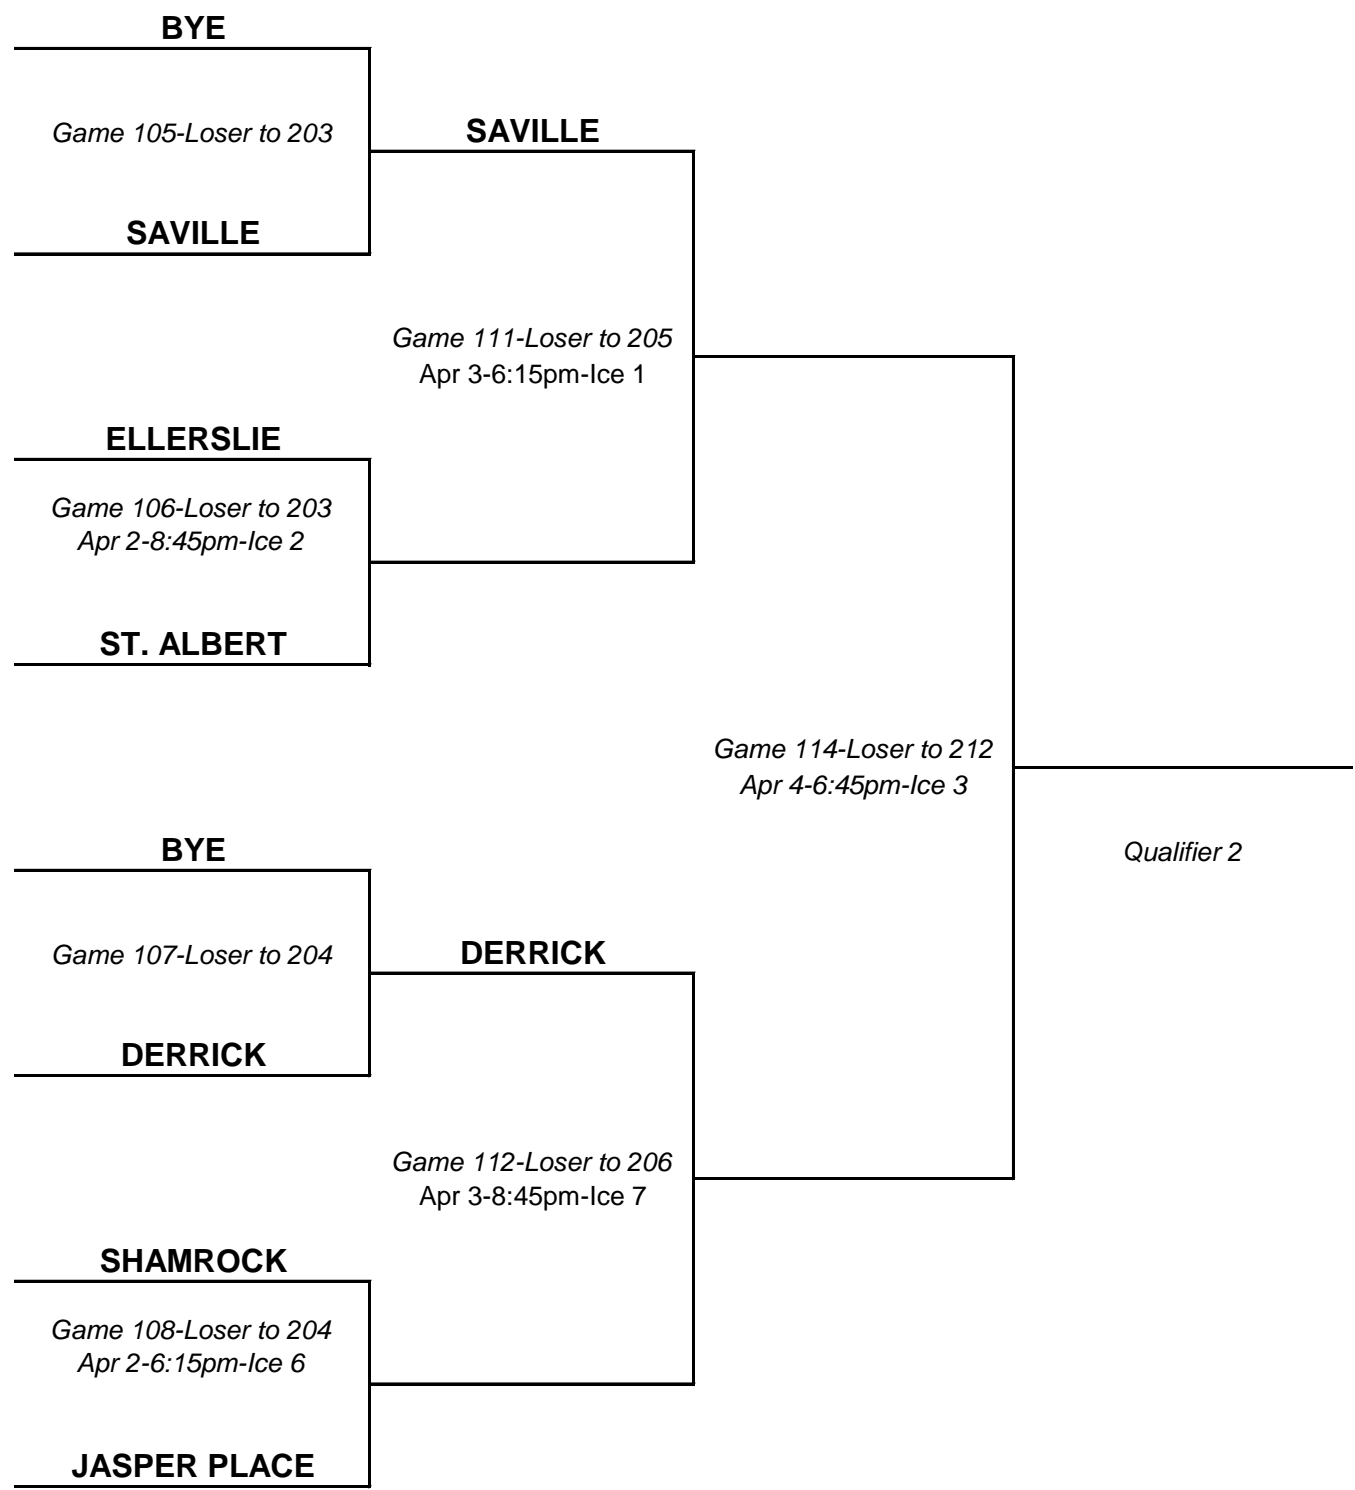

# WOMEN'S CITY CHAMPIONSHIP

**SAVILLE** ✓

**GRANITE** X

**SHAMROCK** ✓

**ST. ALBERT** ✓

**DERRICK** ✓

**CRESTWOOD** ✓

**AVONAIR** ✓

**GARRISON** X

**SHERWOOD PARK** ✓

**JASPER PLACE** ✓

**SPRUCE GROVE** ✓

**ELLERSLIE** ✓

**THISTLE** ✓