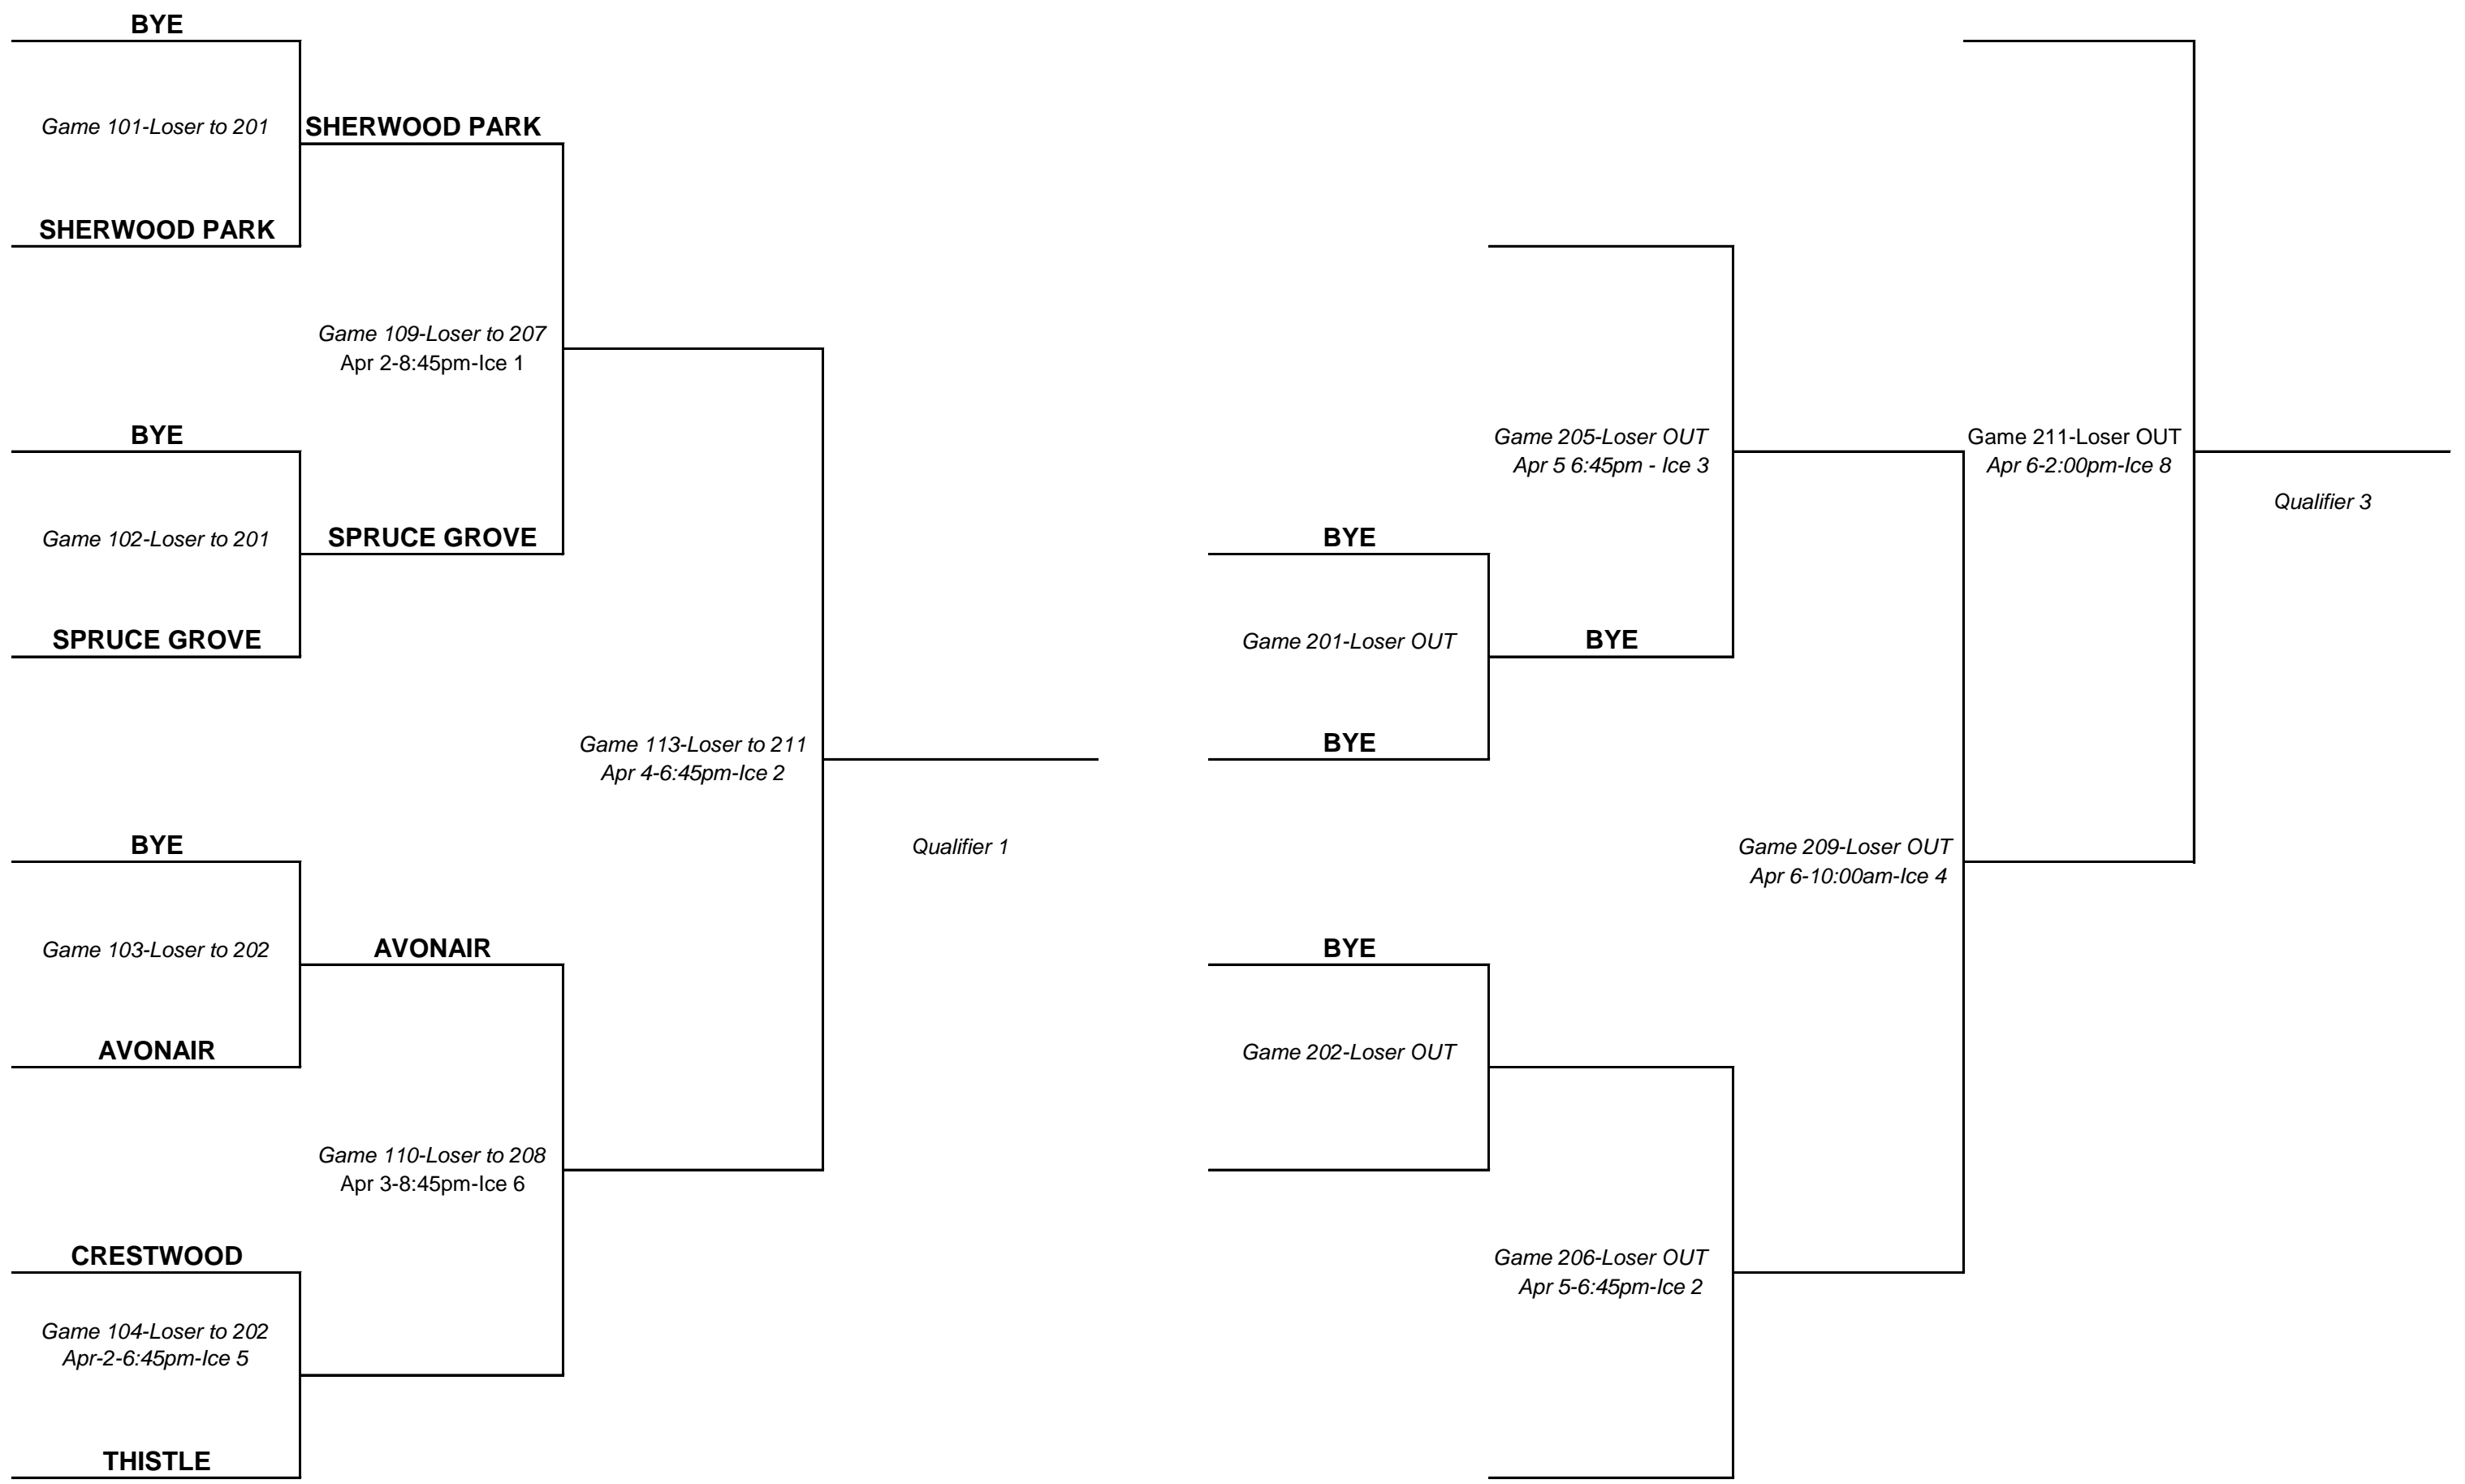

# WOMEN'S CITY CHAMPIONSHIP

**SAVILLE** ✓

**GRANITE** X

**SHAMROCK** ✓

**ST. ALBERT** ✓

**DERRICK** ✓

**CRESTWOOD** ✓

**AVONAIR** ✓

**GARRISON** X

**SHERWOOD PARK** ✓

**JASPER PLACE** ✓

**SPRUCE GROVE** ✓

**ELLERSLIE** ✓

**THISTLE** ✓